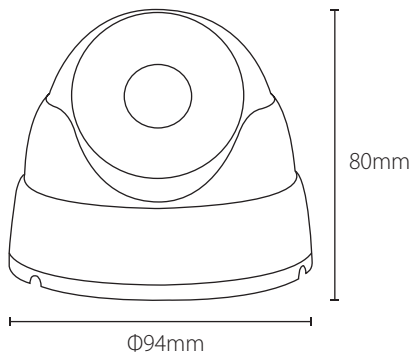

## 720P AHD High Definition ICR IR Dome Camera

### KEY FEATURES

- 720P high definition real-time image
- AHD lossless video output
- Long distance real-time transmission
- Auto color to B/W at low illumination
- Support ICR switch, true day/night
- 30m IR night view distance

### Dimensions

### ADV1030WAHD

VIDEO	
Image Sensor	CMOS 1.0 Megapixel
CCTV System	720P @ AHD (PAL)
Effective Pixels	1280 x 720
Minimum Illumination	0Lux when IR turned on
S/N Ratio	More than 52dB
Video Output	1.0Vp-p composite 75ohm
OPERATIONAL	
Gamma Ratio	0.45
White Balance	Auto
BLC	Auto
Auto Gain Control	Auto
Iris Mode	AES
Synchronization	Internal
Day & Night	Infrared Cut-filter Removal with auto switch
Electronic Shutter	1/60 to 1/100,000 sec (NTSC) / 1/50 to 1/100,000 sec (PAL)
IR LED / Effective Length	36pcs / approx. 30 meters
LENS	
Focal Length	3.6mm wide-angle @ F1.2
ELECTRICAL / MECHANICAL	
Operating Temperature	-10°C ~ +50°C RH95% Max
Storage Temperature	-20°C ~ +60°C RH95% Max
Power Source	DC12V ± 10% / 100mA, 360mA when IR turn On
Weight	120g
Dimension (mm)	Ø94 x 80(H)